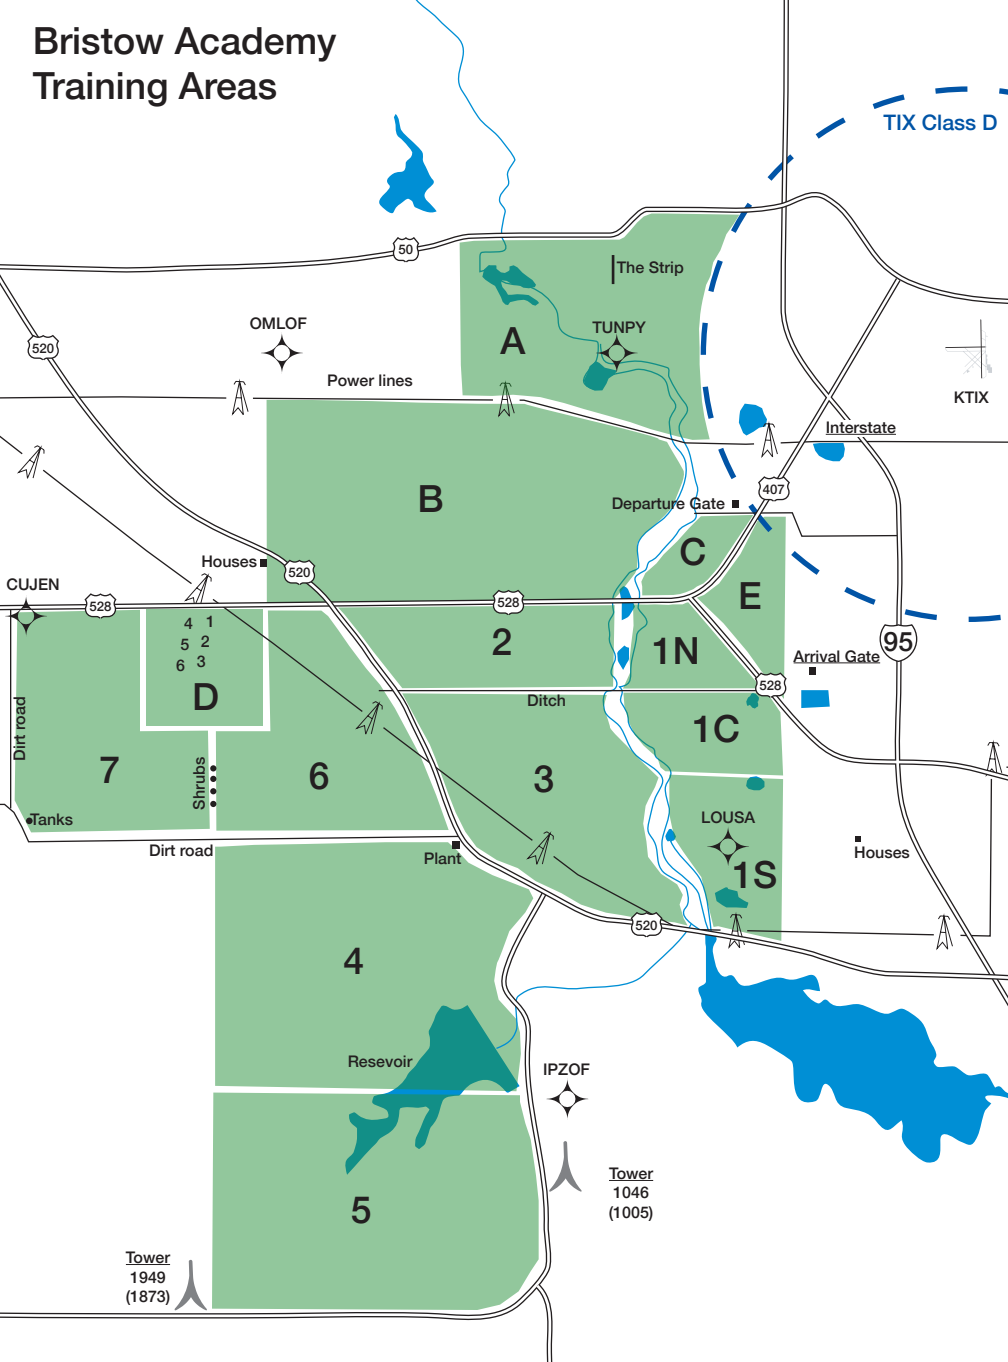

Bristow Academy Training Areas

Space Coast Traffic: 121.95

Alpha - 6 aircraft max, 4 aircraft max at the strip
 IPZOF - NO practice holds at 2000' MSL
 Delta - 6 aircraft max, 1 per spot
 All other areas may have two aircraft if both pilots have agreed and frequent position updates are made.